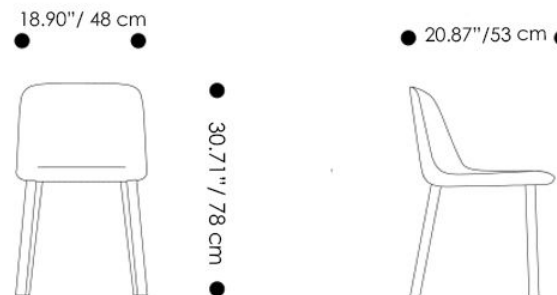

Esse Dining Chair recalls an iconic, continuous sign, the "S", visible in the seat profile, and also the idea of femininity which makes the object welcoming, curvy and harmoniously designed.

Overall Dimensions: W x H x D

18.90" / 48 cm x 30.71" / 78 cm x 20.87" / 53 cm