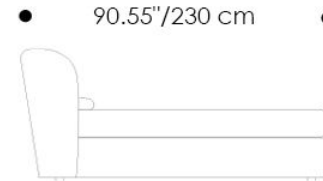

FINISHES

Cover Finish - Fabric

Aquarius 01

MATERIALS

- Fabric

Embrace Bed -

Its classic-inspired forms are reassuringly solemn, distinguished, yet also inviting. The refined simplicity of the Embrace bed echoes the warmth of an embrace, a retreat to a safe haven. The curved headboard, cocoons the main body of the bed in protective, reassuring shoulders.

Overall Dimensions: W x H x D

Queen Size Bed

64.17\"/>

King Size Bed

79.92\"/>