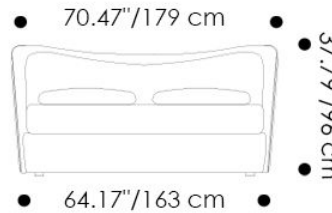

Overall Dimensions: W x H x D

Queen Size Bed

64.17\"/>

King Size Bed

79.92\"/>