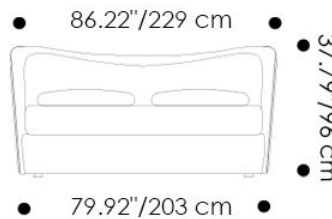

Overall Dimensions: W x H x D

Queen Size Bed

64.17\"/>

King Size Bed

79.92\"/>