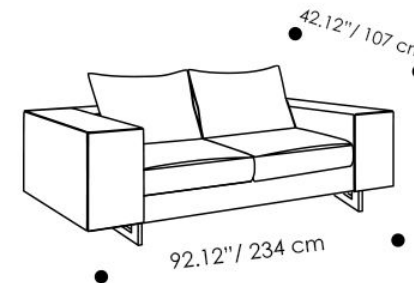

FINISHES

Structure Finish - Fabric

Draco 12

Aries 12

Leg Finish - Metal

Glossy Titanio

MATERIALS

- Fabric
- Metal

Duo Sofa -

The seat cushions and surface are designed to be flush with the front and rear of the sofa's structure. The backrests are provided with a special mechanism to adjust their inclination at the touch of a hand.

Overall Dimensions: W x H x D

Regular Size -

92.12\"/>

Large Size -

107.87\"/>