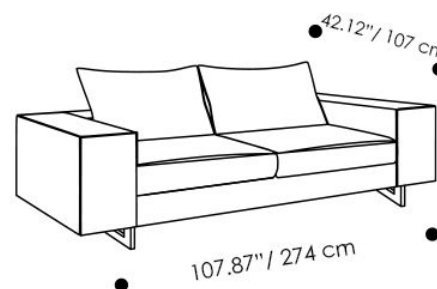

FINISHES

Structure Finish - Fabric

Draco 12

Aries 12

Leg Finish - Metal

Glossy Titanio

MATERIALS

- Fabric
- Metal

Duo Sofa -

The seat cushions and surface are designed to be flush with the front and rear of the sofa's structure. The backrests are provided with a special mechanism to adjust their inclination at the touch of a hand.

Overall Dimensions: W x H x D

Regular Size -

92.12\"/>

Large Size -

107.87\"/>