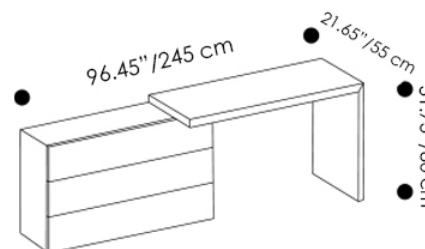

FINISHES

Structure Finish - Matte Lacquer

Bianco

Seta

MATERIALS

- Wood

Domino Vanity / Desk Spazio Dresser -

A desk, a workstation, as well as a table. Domino has its own identity: formal and functional. It can be used in various ways and places. It can be perfectly integrated with the People and Spazio collections. As a free-standing desk it is available with two wooden sides or with metal legs. As an integrated desk

Overall Dimensions: W x H x D

96.45\"/>