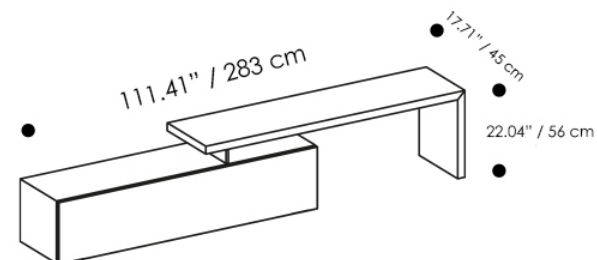

MATERIALS

- Wood
- Metal
- LED Light

Domino / People TV Unit -

TV Composition with Domino Desk in Wood Veneer and People Flap Door Module in matte lacquered finish. LED lighting and Spacer in Plexiglass.

Overall Dimensions: W x H x D

111.41" / 283 cm x 22.04" / 56 cm x 17.71" / 45 cm