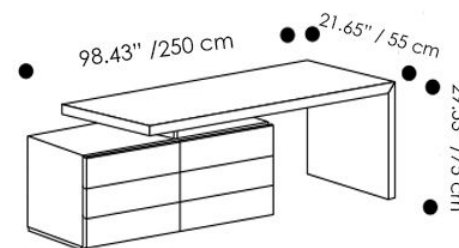

Borgogna

Canaletto

Seta

MATERIALS

- Wood
- Metal
- Glass

Domino Desk & People Dresser -

A desk, a workstation, as well as a table. Domino has its own identity: formal and functional, it can be used in various ways and places. It can be perfectly integrated with the People and Spazio collections.

Overall Dimensions: W x H x D

98.43" / 250 cm x 29.53" / 75 cm x 21.65" / 55 cm