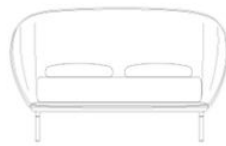

● 79.92" / 203 cm ●

● 64.96" / 165 cm ●

● 93.30" / 237 cm ●

● 42.12" / 107 cm ●

**Overall Dimensions: W x H x D**

**Queen Size Bed**

64.96"/79.92" (165/203 cm) x  
42.12" (107 cm) x 93.30" (237 cm)

● 95.67" / 243 cm ●

● 80.7" / 205 cm ●

● 93.30" / 237 cm ●

● 42.12" / 107 cm ●

**King Size Bed**

80.7" / 95.67" (205 / 243 cm) x  
42.12" (107 cm) x 93.30" (237 cm)