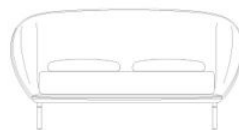

**FINISHES**

External Cover Finish - Synthetic Leather

Extrema AU 12

Internal Cover Finish - Fabric

Fenice 22

Leg Finish - Metal

Titanio

**MATERIALS**

- Synthetic Leather
- Fabric
- Metal

**Domenica Bed -**

A bed where you can relax, read and recline at leisure, gently cocooned by the soft shapes of a structure that creates a safe, intimate corner. One single continuous line draws a delicate, organic silhouette.

● 79.92" / 203 cm ●

● 64.96" / 165 cm ●

● 93.30" / 237 cm ●

● 42.12" / 107 cm ●

**Overall Dimensions: W x H x D**

**Queen Size Bed**

64.96"/79.92" (165/203 cm) x  
42.12" (107 cm) x 93.30" (237 cm)

● 95.67" / 243 cm ●

● 80.7" / 205 cm ●

● 93.30" / 237 cm ●

● 42.12" / 107 cm ●

**King Size Bed**

80.7" / 95.67" (205 / 243 cm) x  
42.12" (107 cm) x 93.30" (237 cm)