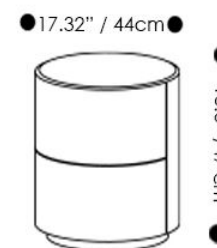

Plinth Finish - Metal / Wood

Titanio

Canaletto

MATERIALS

- Wood
- Metal
- Glass

Dedalo 2-drawer Night Tables -

Dedalo collection ranges from the stackable 1-drawer version to the 2-drawer module produced with one-piece carcass and the chest of drawer options.

Overall Dimensions: H x D

18.5" / 47 cm x 17.32" / 44 cm