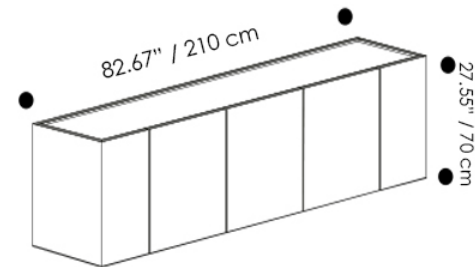

Elegant and sophisticated, the Cornice sideboard borrows its name from the eponymous wardrobe in the Pianca collection, scaling down its salient features to suit its new purpose.

Overall Dimensions: W x H x D

82.67" (210cm) x 27.55" (70 cm) x 17.71" (45 cm)