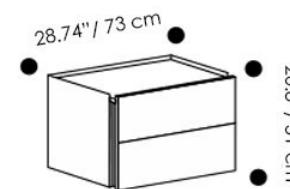

Regular Nightstand -

**Overall Dimensions:** W x H x D

24.80\"(63 cm) x 20.8\"(51 cm) x 17.72\" (45 cm)

Wide Nightstand -

**Overall Dimensions:** W x H x D

28.74\"(73 cm) x 20.8\"(51 cm) x 17.72\" (45 cm)