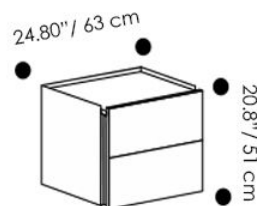

Regular Nightstand -

**Overall Dimensions:** W x H x D

24.80\"(63 cm) x 20.8\"(51 cm) x 17.72\" (45 cm)

Wide Nightstand -

**Overall Dimensions:** W x H x D

28.74\"(73 cm) x 20.8\"(51 cm) x 17.72\" (45 cm)