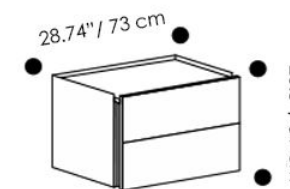

Regular Nightstand -

Overall Dimensions: W x H x D

24.80\"(63 cm) x 20.8\"(51 cm) x 17.72\" (45 cm)

Wide Nightstand -

Overall Dimensions: W x H x D

28.74\"(73 cm) x 20.8\"(51 cm) x 17.72\" (45 cm)