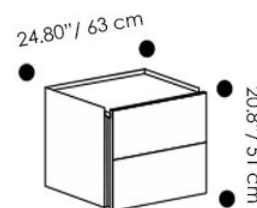

Regular Nightstand -

Overall Dimensions: W x H x D

24.80\"(63 cm) x 20.8\"(51 cm) x 17.72\" (45 cm)

Wide Nightstand -

Overall Dimensions: W x H x D

28.74\"(73 cm) x 20.8\"(51 cm) x 17.72\" (45 cm)