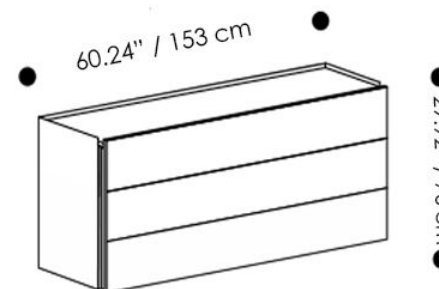

FINISHES

Structure Finish - Wood

Borgogna

Top / Side Trims Finish - Mirror

Bronzo

MATERIALS

- Wood
- Mirror

Atlante Dresser In Borgogna Structure -

Overall Dimensions: W x H x D

60.24" (153 cm) x 29.92 (76 cm) x 17.72" (45 cm)