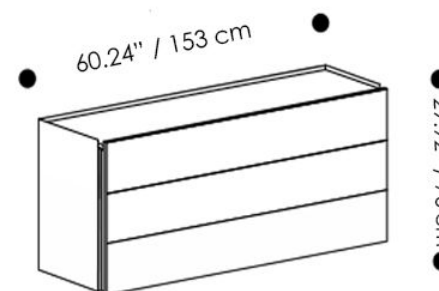

Overall Dimensions: W x H x D

60.24" (153 cm) x 29.92" (76 cm) x 17.72" (45 cm)