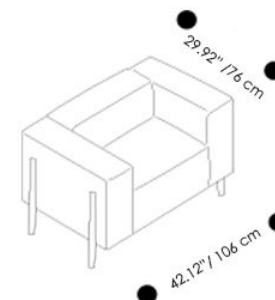

- Fabric
- Wood

All-In Armchair -

All-in is all about daring design choices. Generous shapes and square volumes communicate with minimalism enhancing lightness and composure. The structure is entirely concealed from view by the cushions.

Overall Dimensions: W x D x H

W:42.12 (106 cm) X D: 29.92" (76 cm) X H: 29.13" (74 cm)