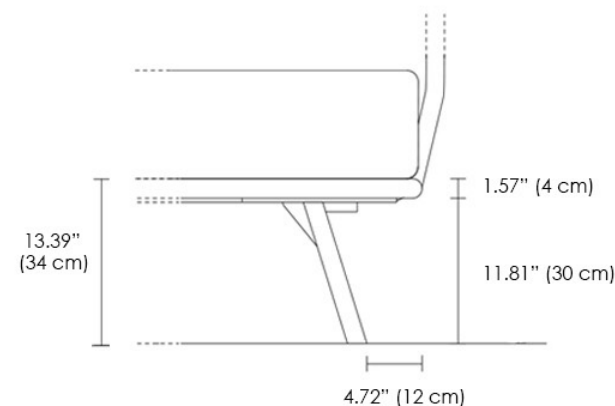

Model WRVR33S / WRVR39S

Trama Wood Bed