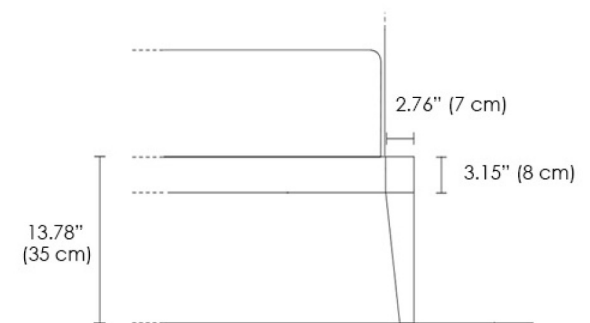

Model WSLP33S/WSLP39S

Spillo Wooden Bed