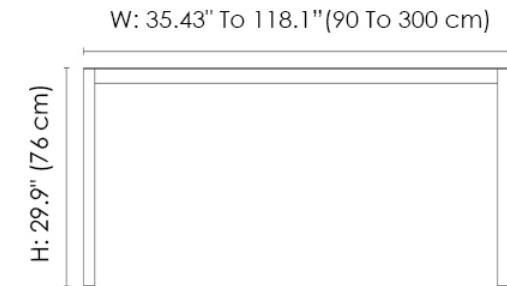

Model TOY08A/TOY08B...TOY08Z

D: 31.49" (80 cm)

MATERIALS

- Wood
- Marble
- Marble Glass
- Laminate
- Metal