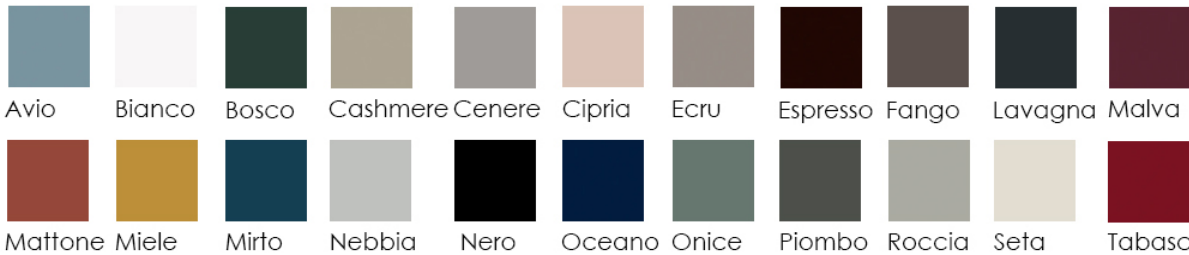

FINISHES

Top Finish

Wood

Matte Lacquered

Matte/Glossy Marble Glass

Matte/Glossy Lacquered Glass

Fenix Laminate

Structure Finish

Matte Lacquered Aluminium

Light, essential, smart: Soffio shapes with a subtle touch and clever versatility. Its frame, made from aluminium painted in any of the collection's 20 colours, features well-designed minimal volumes. Triangular-section legs form corners with a diamond-like sharpness to them and support the top in wood matt lacquered finish.