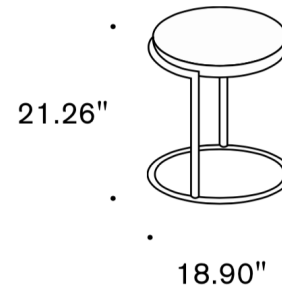

### MATERIALS:

- Metal
- Wood veneer
- Lacquer

SERVOGIRO 249961

D: 18.9" (48 cm)  
H: 21.26" (54 cm)