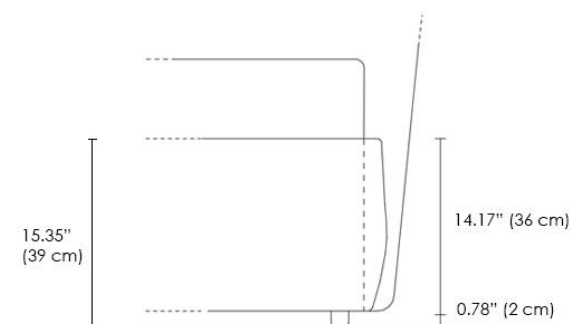

FINISHES

Spacer Finish

Matte / Glossy Metal

Bronzo Cromo Titanio Ottone Anticato Champagne

Wood

Borgogna Canaletto Frassino Lino Frassino Miele Frassino Castano Frassino Antracite Frassino Nero

Matte Lacquered / High Gloss Lacquered

Avio Bianco Bosco Cashmere Cenere Cipria Ecrù Espresso Fango Lavagna Malva

Mattone Miele Mirlo Nebbia Nero Oceano Onice Piombo Roccia Seta Tabasco

Upholstery Finish

Green Collection

Acacia Bellis Dalia Erica Malva Narciso Zea

Synthetic Leather

Artepelle Extrema AU

Rialto Bed With Tall Bedframe

Geometric and bold, with an outgoing and surprising personality. With its unique and unmistakable style, this bed is the star of any bedroom. Softened by rounded corners, the modern clean-cut shapes are marked by spacers with a strong decorative impact, available in wood with a lacquered or metal finish. With its double trapezoidal panel and its unique aesthetics, the headboard is a distinctive element. The structure is fully upholstered and its cover can be customized with removable fabric, leather or synthetic leather.

Model WTDO33N / WTDO39N / WTDO33C / WTDO39C