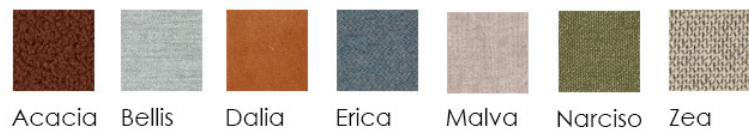

Rada Upholstered Bed :

Understated style, inviting contours, softly combined. Rada is a bed with a flowing, intimate and delicate profile. The headboard curves backwards gently, inviting total relaxation, yielding to its form. The bed appears to derive from a single pen-stroke, its curves flowing seamlessly into metal feet, in a supremely delicate yet natural contrast of materials. The upholstery is light and carefully measured, the product of Philippe Tabet's design style and the skilled hand of the master craftsman who created it.

FINISHES

Top Finish

Matte / Glossy Metal

Matte Lacquered

Upholstery Finish

Fabric

Leather

Synthetic Leather

MATTRESS SIZE

- QUEEN
- KING

Green Collection

MATERIALS

- Polyurethane
- Metal
- Fabric
- Leather
- Synthetic Leather

Model WRB733S / WRB739S

Model WRA733S / WRA739S