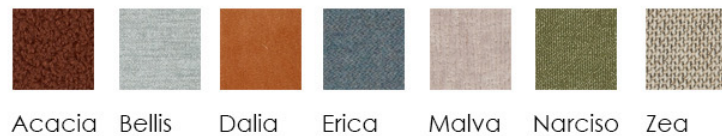

FINISHES

Upholstery Finish

Fabric

Leather

Synthetic Leather

Green Collection

Leg Finish

Black Nylon

MATERIALS

- Fabric
- Leather
- Synthetic Leather
- Polyurethane

MATTRESS SIZE

- QUEEN
- KING

Piumotto Upholstered Bed

The cosy warmth of a comfortable nest: generous, wraparound volumes suggest total relaxation. Harmoniously punctuated by a vertical rhythm, this bed's proportions express themselves to the utmost degree in the headboard that embraces the entire height of the bed frame. The large, one-metre high cushion with its generous feather filling is a soft support for the head and back.