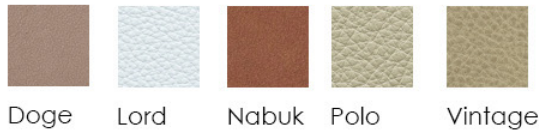

FINISHES

Upholstery Finish

Fabric

Leather

Synthetic Leather

Green Collection

Leg Finish

Black Nylon

MATERIALS

- Fabric
- Leather
- Synthetic Leather
- Polyurethane

MATTRESS SIZE

- QUEEN
- KING

Piumotto Upholstered Bed

The cosy warmth of a comfortable nest: generous, wraparound volumes suggest total relaxation. Harmoniously punctuated by a vertical rhythm, this bed's proportions express themselves to the utmost degree in the headboard that embraces the entire height of the bed frame. The large, one-metre high cushion with its generous feather filling is a soft support for the head and back.