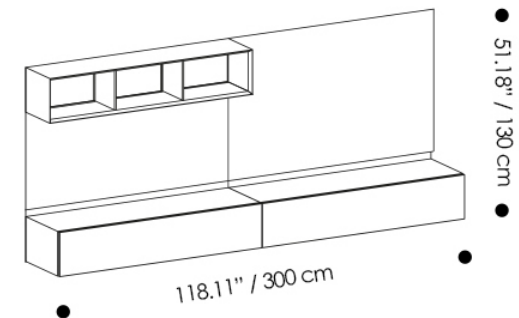

- Metal
- Wood
- LED Light

People TV And Media Wall Unit

People TV Wall Unit with Wall Panels in Burnt Oak (Rovere Borgogna), Open Modules and Flap Door Storage Modules in Matte Lacquered Grey (Roccia). Led Lighting and Cable Gromet.

Overall Dimensions: W x D x H

118.11" (300 cm) x 17.71" (45 cm) x 51.18" (130 cm)