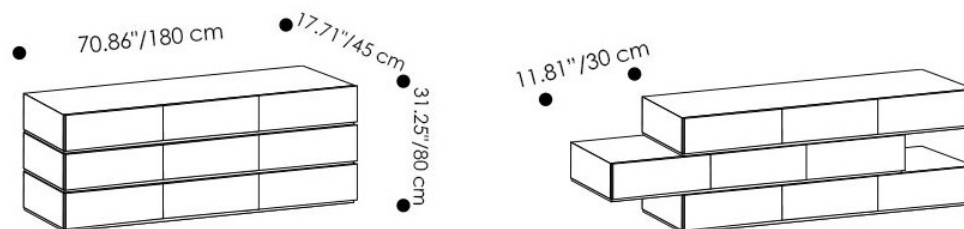

FINISHES

Structure Finish - Matte Lacquered

Bianco

MATERIALS

- Lacquer

People 9-Drawer Dresser In White Matte Lacquer

With its elegant, linear design People is a range of chests-of-drawers and bedside units offering multiple options in terms of arrangements, dimensions and styles. Straight or off-set, floor-standing or wall-hung, they furnish the bedroom with their modern, refined appeal. A glamorous touch is afforded by adding lacquered, metallic or wooden inserts to arrangements. The fronts are handle-less and provided with side channels to open the drawers.

Overall Dimensions: W x H x D

70.86"/180 cm x 31.25"/80 cm x 17.71"/45 cm