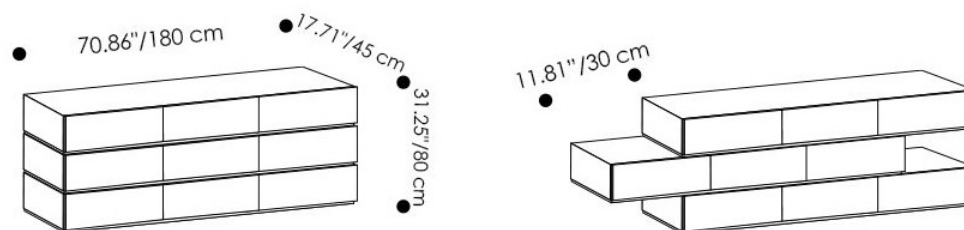

FINISHES

Structure Finish - Wood

Canaletto

MATERIALS

- Wood

People 9-Drawer Dresser In Walnut

With its elegant, linear design People is a range of chests-of-drawers and bedside units offering multiple options in terms of arrangements, dimensions and styles. Straight or off-set, floor-standing or wall-hung, they furnish the bed-room with their modern, refined appeal. The fronts are handle-less and provided with side channels to open the drawers.

Overall Dimensions: W x H x D

70.86\"/180 cm x 31.25\"/80 cm x 17.71\"/45 cm