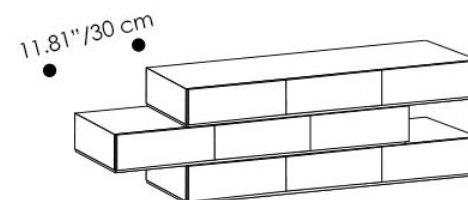

## FINISHES

Structure Finish - Wood

Borgogna

**Overall Dimensions:** W x H x D

70.86\"/>

People 9-Drawer Dresser In Burnt Oak By Pianca Studio