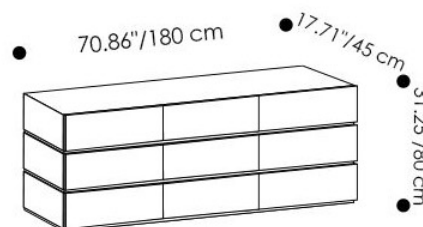

**Overall Dimensions:** W x H x D

70.86\"/>

People 9-Drawer Dresser In Burnt Oak By Pianca Studio