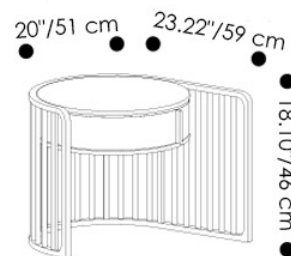

Right Nightstand

**Overall Dimensions:** W x H x D

23.22''/59 cm x 18.10''/46 cm x 20''/51 cm