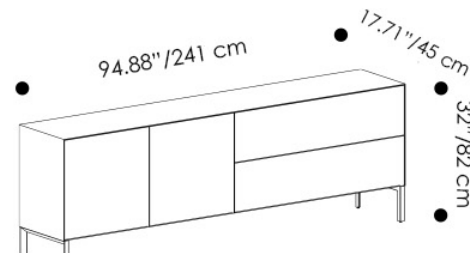

Overall Dimensions: W x H x D

94.88 (241 cm) x 32" (82 cm) x 17.71" (45 cm)