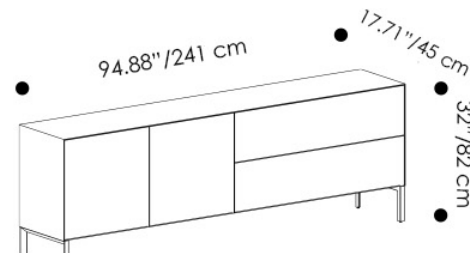

- Wood
- Metal

Norma Sideboard In Canaletto Top & Sides-

The sharp, unfussy design of its lines lends an elegance and refined appeal. The continuity of its surfaces is one of its key features: the whole structure is wrapped in a continuous slim panel, which creates a luxurious monolithic effect.

Overall Dimensions: W x H x D

94.88 (241 cm) x 32" (82 cm) x 17.71" (45 cm)