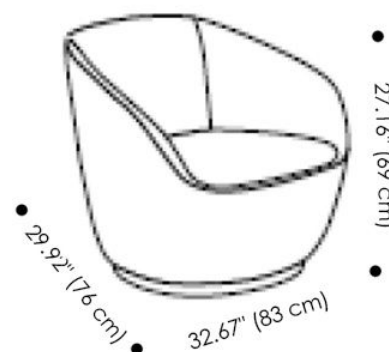

**FINISHES**

Upholstery Finish - Fabric

Aquarius 01

**MATERIALS**

- Fabric

**Naan Swivel Armchair**

The structure develops from a square base with rounded corners into one single block form, projecting it into the space, with no interruption, creating an inviting volume. Slim, tapered armrests and backrest enclose a generous seat. The absence of voids gives the armchair a precise, elegant look of balanced form and geometry, both visible and invisible.

**Overall Dimensions:** W x H x D

32.67"/83 cm x 27.16"/69 cm x 29.92"/76 cm