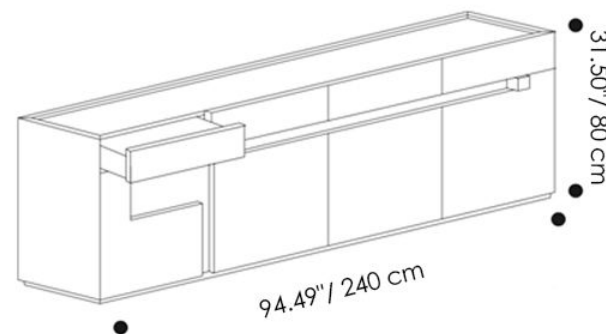

Overall Dimensions: W x H x D

94.49" (240 cm) x 31.50" (80 cm) x 17.72" (45 cm)