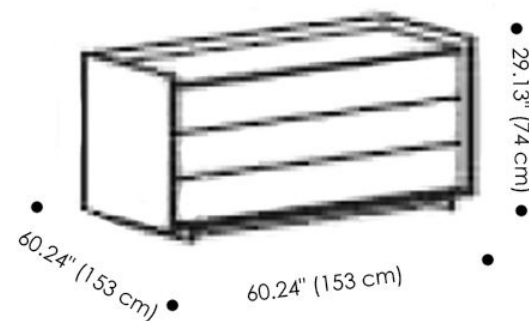

FINISHES

Structure Finish - Wood

Canaletto

Top / Drawer Finish - Lacquer

Seta

MATERIALS

- Wood

Kyoto 3-Drawer Dresser In Canaletto Structure -

The complements of the Kyoto bedroom set, the dresser and bedside table, are the result of the study of the absolute section between corner and straight line, in a measured composition of surfaces. The outer frame, more pronounced and deeper, encloses push-pull opening drawers, defining the entire volume of the structure with stark gracefulness.

Overall Dimensions: W x H x D

60.24"/153 cm x 29.13"/74 cm x 60.24"/153 cm