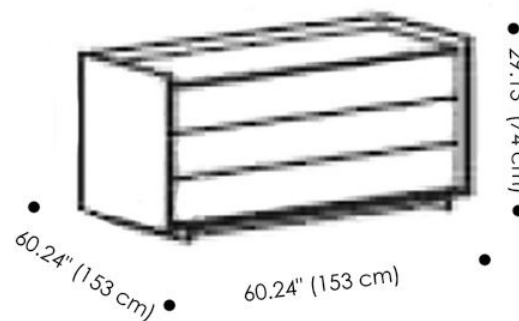

FINISHES

Structure Finish - Wood

Borgogna

Top / Drawer Finish - Lacquer

Fango

MATERIALS

- Wood

Kyoto 3-Drawer Dresser In Burnt Oak-

The complements of the Kyoto bedroom set, the dresser and bedside table, are the result of the study of the absolute section between corner and straight line, in a measured composition of surfaces. The outer frame, more pronounced and deeper, encloses push-pull opening drawers, defining the entire volume of the structure with stark gracefulness.

Overall Dimensions: W x H x D

60.24"/153 cm x 29.13"/74 cm x 60.24"/153 cm