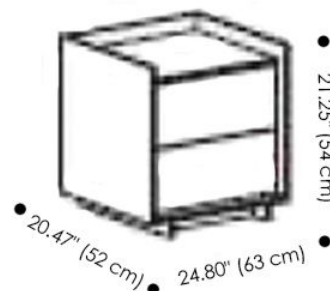

FINISHES

Structure Finish - Wood

Canaletto

Top & Drawer Finish - Lacquer

Seta

MATERIALS

- Wood

Kyoto 2-Drawer Nightstand In Canaletto Structure

The complements of the Kyoto bedroom set, the dresser and bedside table, are the result of the study of the absolute section between corner and straight line, in a measured composition of surfaces. The outer frame, more pronounced and deeper, encloses push-pull opening drawers, defining the entire volume of the structure with stark gracefulness.

Overall Dimensions: W x H x D

24.80"/63 cm x 21.25"/54 cm x 20.47"/52 cm