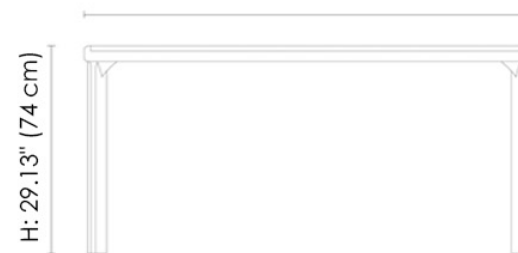

**Model TON11M/TON11Q/TON11T/TON11W**

Rectangular Dining Table

W: 70.86"/82.67"/94.48"/106.29" (180/210/240/270 cm)

D: 43.30" (110 cm)