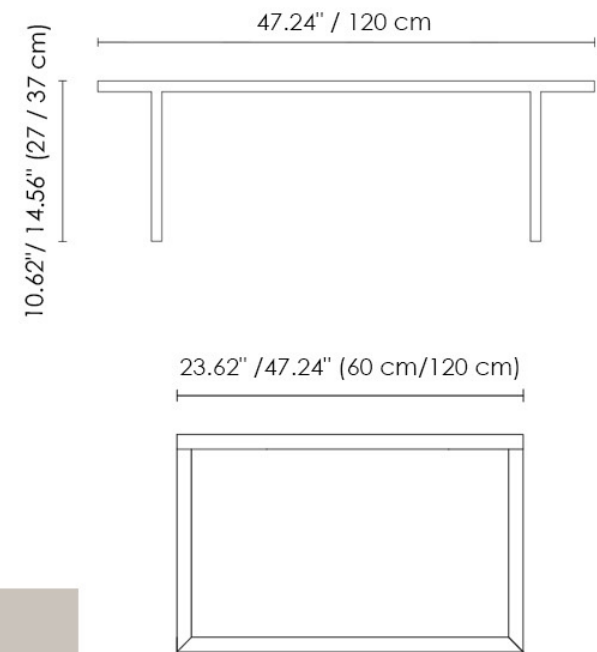

Model T0Z52 / T0Z62 & T0Z72 / T0Z82

Rectangular Coffee Table

MATERIALS

- Metal (Structure)
- Wood th - 0.78" (2 cm)
- Terrazzo th - 0.78" (2 cm)
- Marble th - 0.78" (2 cm)
- Glass th - 0.47" (1.2 cm)
- Marble Glass th - 0.15" (0.4 cm)