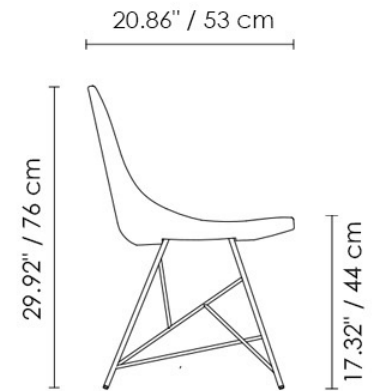

Model 01184X / 01164