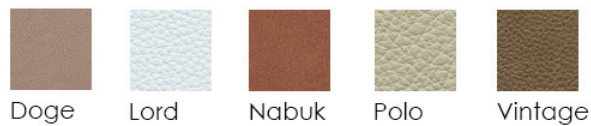

FINISHES

Leg Finish

Matte Metal / Glossy Metal

The broken lines and the vivid colors enrich the differences between the bases, which are light and steady. The signature feature is its seat: the shape, reminiscent of the cross-section of an egg, is designed to be comfortable and cocooning, in both the rigid lacquered version and the padded version with non-removable or loose covers, available in fabric, leather and synthetic leather.

Model 01184X / 01164

Matte Lacquered

Upholstery Finish

Fabric

Synthetic Leather

Leather

Green Collection

MATERIALS

- Polyurethane
- Metal
- Fabric
- Leather
- Synthetic Leather