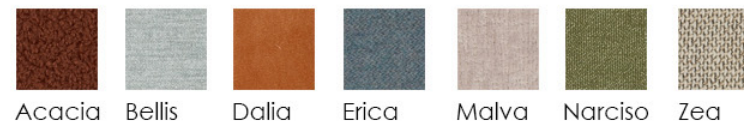

FINISHES

Leg Finish

Matte Metal / Glossy Metal

The broken lines and the vivid colors enrich the differences between the bases, which are light and steady. The signature feature is its seat: the shape, reminiscent of the cross-section of an egg, is designed to be comfortable and cocooning, in both the rigid lacquered version and the padded version with non-removable or loose covers, available in fabric, leather and synthetic leather.

Model 01184X / 01164

Matte Lacquered

Upholstery Finish

Fabric

Synthetic Leather

Leather

Green Collection

MATERIALS

- Polyurethane
- Metal
- Fabric
- Leather
- Synthetic Leather