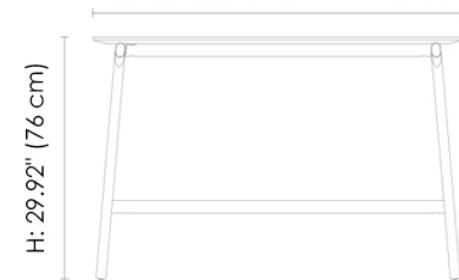

Model TOL72/TOL73/TOK72/TOK73

Console Table

W: 47.24" / 59.05" (120/150 cm)

D: 13.77" (35 cm)

11.22" / 28.5 cm