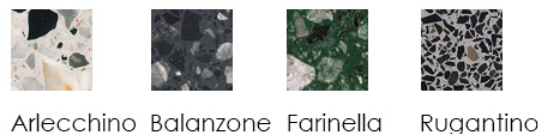

FINISHES

Structure Finish

Solid Ash Wood

Solid Walnut Wood

Open Pore Matte Lacquer/High Gloss Lacquer

Top Finish

Wood

MATERIALS

- Wood
- Terrazzo
- Marble

Matte Lacquered / High Gloss Lacquered

Glossy Marble / Matte Marble

Terrazzo

Philippe Tabet produces the Fushimi family of furniture, inspired by one of Kyoto's most important sacred places: the Fushimi Inari temple. The simplicity and harmony of these architectural elements so dear to Japanese culture struck a chord with the designer, who has chosen to echo the structure, traditionally formed of two vertical columns supporting a horizontal post on top.