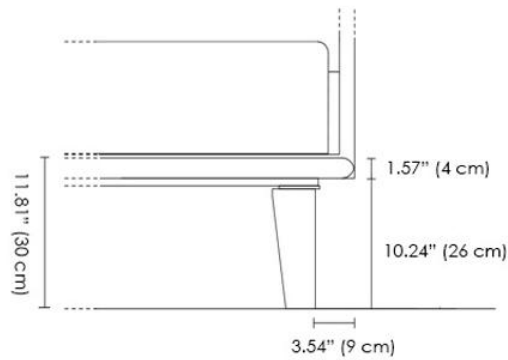

Model WFDH33S / WFDH39S

Bed with Plexiglass Legs