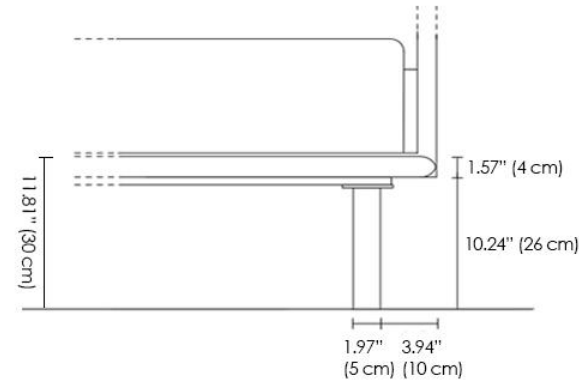

Model WFMH33S / WFMH39S

Bed with Wooden / Metal Legs