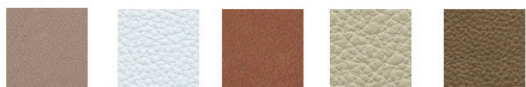

FINISHES

Upholstery Finish

Synthetic Leather

Artepelle Extrema AU

Leather

Doge Lord Nabuk Polo Vintage

Green Collection

Acacia Bellis Dalia Erica Malva Narciso Zea

Fabric

Aquarius Aries Brera Draco Fenice Hermes Kos Jazz

Lima Rella Riccio Rico Supersuede Taigal Velvet Yucca

The family of Esse upholstered chairs designed for Pianca consists of two armchairs, one of which has a solid base, and of one chair. "Esse" therefore recalls an iconic, continuous sign, the "S", visible in the seat profile. Legs can have a wood, matte lacquered, matte metal, or glossy metal finish.

MATERIALS

- Polyurethane
- Wood
- Metal
- Fabric
- Leather
- Synthetic Leather

Model D9ES000 / D9ES002

Chair With Swivel Base