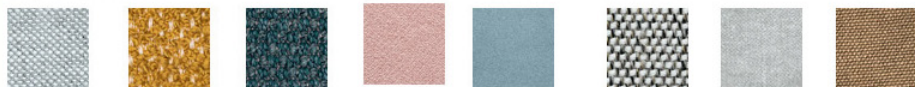

FINISHES

Upholstery Finish

Synthetic Leather

Artepelle Extrema AU

Leather

Doge Lord Nabuk Polo Vintage

Green Collection

Acacia Bellis Dalia Erica Malva Narciso Zea

Fabric

Aquarius Aries Brera Draco Fenice Hermes Kos Jazz

Lima Rella Riccio Rico Supersuede Taigal Velvet Yucca

The family of Esse upholstered chairs designed for Pianca consists of two armchairs, one of which has a solid base, and of one chair. "Esse" therefore recalls an iconic, continuous sign, the "S", visible in the seat profile. Legs can have a wood, matte lacquered, matte metal, or glossy metal finish.

MATERIALS

- Polyurethane
- Wood
- Metal
- Fabric
- Leather
- Synthetic Leather

Model D9ES000 / D9ES002

Chair With Swivel Base