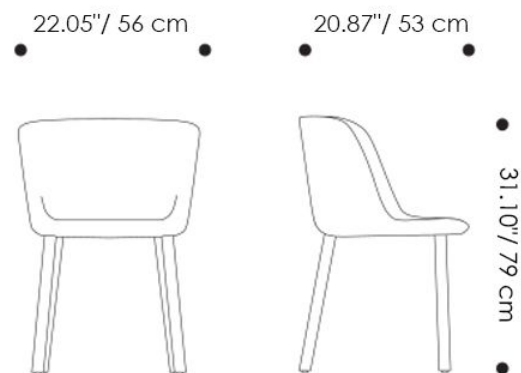

Esse Armchair recalls an iconic, continuous sign, the "S", visible in the seat profile, and also the idea of femininity which makes the object welcoming, curvy and harmoniously designed. The polyurethane shell is covered in fabric with metal legs.

Overall Dimensions: W x H x D

22.05" (56 cm) x 31.10" (79 cm) x 20.87"(53 cm)