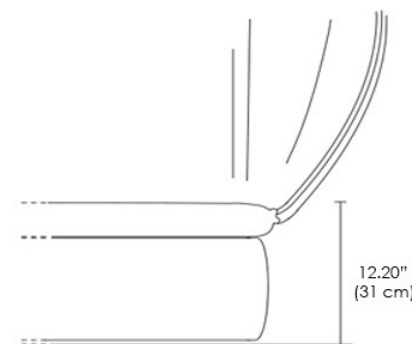

Domenica Bed With Tall Bedframe

As a tribute to Sunday, the day of rest, the Domenica bed invites you to relax and recline in a solid, warm and protective embrace. A bed where you can relax, read and recline at leisure, gently cocooned by the soft shapes of a structure that creates a safe, intimate corner. One single continuous line draws a delicate, organic silhouette. The exposed zip, is a key feature of the bed profile, transforming the zip from a functional element to a distinctive detail.

**Model WDAM33N / WDAM39N /
WDAM33C / WDAM39C**

MATERIALS

- Fabric
- Leather
- Synthetic Leather
- Polyurethane
- Metal

MATTRESS SIZE

- QUEEN
- KING