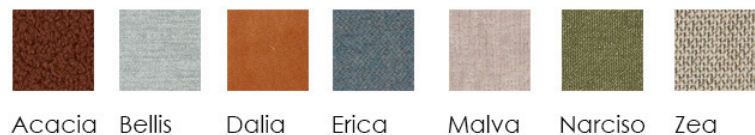

FINISHES

Upholstery Finish

Fabric

Leather

Synthetic Leather

Green Collection

Leg Finish

Black Nylon

Domenica Bed With Tall Bedframe

As a tribute to Sunday, the day of rest, the Domenica bed invites you to relax and recline in a solid, warm and protective embrace. A bed where you can relax, read and recline at leisure, gently cocooned by the soft shapes of a structure that creates a safe, intimate corner. One single continuous line draws a delicate, organic silhouette. The exposed zip, is a key feature of the bed profile, transforming the zip from a functional element to a distinctive detail.

**Model WDAM33N / WDAM39N /
WDAM33C / WDAM39C**

MATERIALS

- Fabric
- Leather
- Synthetic Leather
- Polyurethane
- Metal

MATTRESS SIZE

- QUEEN
- KING