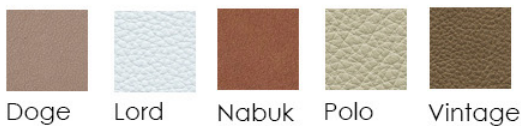

FINISHES

Structure & Trays Finish

Wood

Headboard Cover Finish

Fabric

Green Collection

Leather

Synthetic Leather

MATERIALS

- Wood
- Fabric
- Leather
- Synthetic Leather
- Down Feather

Dioniso Bed

Handicraft workmanship applied to solid wood is paired with sturdy, tapered lines for a soft-touch design. The headboard boasts large, feather-filled cushions that create a soft headrest to relax on. A metal frame with wooden slats whose structure sits flush with the top of the bed frame. The rear feet support the headboard and, in the version with trays, become square-shaped swivel trays, installed on the sides of the headboard. Headboard cushions are padded with down feathers. The upholstery is made of a non-removable fabric, leather and synthetic leather.