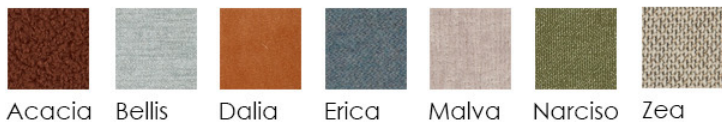

FINISHES

Structure & Trays Finish

Wood

Headboard Cover Finish

Fabric

Green Collection

Leather

Synthetic Leather

MATERIALS

- Wood
- Fabric
- Leather
- Synthetic Leather
- Down Feather

Dioniso Bed

Handicraft workmanship applied to solid wood is paired with sturdy, tapered lines for a soft-touch design. The headboard boasts large, feather-filled cushions that create a soft headrest to relax on. A metal frame with wooden slats whose structure sits flush with the top of the bed frame. The rear feet support the headboard and, in the version with trays, become square-shaped swivel trays, installed on the sides of the headboard. Headboard cushions are padded with down feathers. The upholstery is made of a non-removable fabric, leather and synthetic leather.