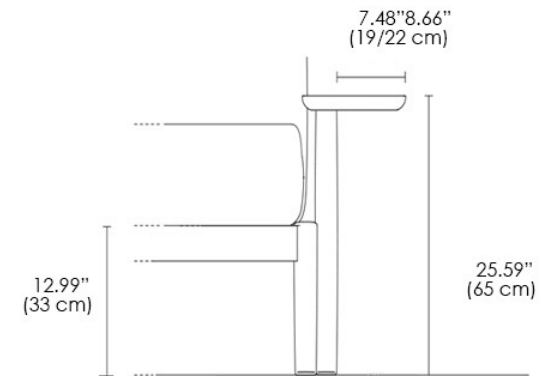

MATERIALS

- Wood
- Fabric
- Leather
- Synthetic Leather
- Down Feather

Dioniso Bed

Handicraft workmanship applied to solid wood is paired with sturdy, tapered lines for a soft-touch design. The headboard boasts large, feather-filled cushions that create a soft headrest to relax on. A metal frame with wooden slats whose structure sits flush with the top of the bed frame. The rear feet support the headboard and, in the version with trays, become square-shaped swivel trays, installed on the sides of the headboard. Headboard cushions are padded with down feathers. The upholstery is made of a non-removable fabric, leather and synthetic leather.

Bed with trays

Bed without trays

Model WDNQ33S/WDNQ39S/WDPQ33S/WDPQ39S

Bed With Tray

MATTRESS SIZE

- QUEEN
- KING