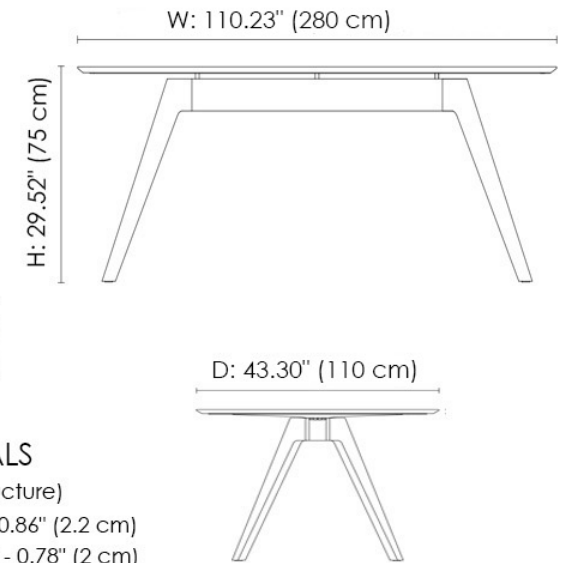

### MATERIALS

- Metal (Structure)
- Wood th - 0.86" (2.2 cm)
- Terrazzo th - 0.78" (2 cm)
- Marble th - 0.78" (2 cm)
- Glass th - 0.86" (2.2 cm)
- Marble Glass th - 0.86" (2.2 cm)
- Transparent Glass th - 0.47" (1.2 cm)