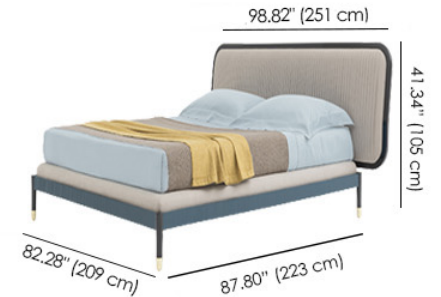

Amante Wooden Bed

Traditional charm comes together using a topical, refined aesthetic language with vintage undertones. Light volumes, precious and significant finishes – such as the hand-pleated headboard finish – make this model equally elegant and majestic in the plain-headboard version as well. The graceful bed frame rails are in fluted, lacquered wood and accommodate the soft, padded frame of the bed base.

MATTRESS SIZE

- KING

Model WAAW39S

Bed With Plain Headboard

Model WABW39S

Bed With Pleated Headboard