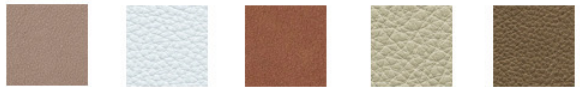

FINISHES

Leg Finish

Matte Lacquered / High Gloss Lacquered

Avio Bianco Bosco Cashmere Cenere Cipria Ecu Espresso Fango Lavagna Malva

Mattone Miele Mirto Nebbia Nero Oceano Onice Piombo Roccia Seta Tabasco

Cover Finish For Plain Version

Fabric

Aquarius Aries Brenda Brera Byte Draco Fenice Jazz Hermes Kos

Lima Mimosa Pasca Rella Riccio Rico Supersuede Taigal Velvet Yucca

Leather

Doge Lord Nabuk Polo Vintage

Green Collection

Acacia Bellis Dalia Erica Malva Narciso Zea

Cover Finish For Pleated Version

Fabric

Hermes Supersuede Dalia Erica Narciso

Green Collection

Dalia Erica Narciso

MATERIALS

- Polyurethane
- Particle Board
- Fabric
- Plywood
- Leather
- MDF
- Synthetic Leather
- Metal