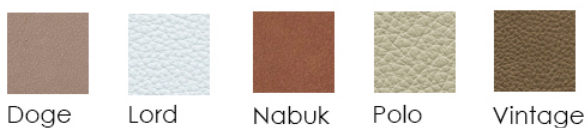

Matte Lacquered

Leg Finish For Alfa Bed With Storage Base

Nylon

Black

Alfa Bed

A versatile bed available in many versions. Individual tastes, used to customize the various elements, steal the show here. The frame consists of simple, clean-cut lines and is available in wood, matte or gloss lacquered or with a textured finish. There are two options for the base: a classic version with feet or a version with a storage compartment.

FINISHES

Additional Headboard Cover Finish

Fabric

Green Collection

Leather

Synthetic Leather

MATERIALS

- Fabric
- Leather
- Synthetic Leather