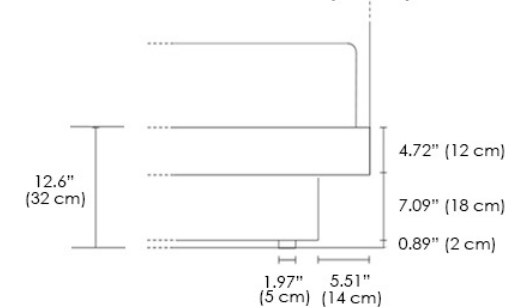

MATTRESS SIZE

- TWIN
- TWIN XL
- QUEEN
- CALIFORNIA KING
- KING

MATERIALS

- Wood
- Metal

Model WAF104S/24S/33S/38S/39S

Bed With Slate Base

Model WAF233C/38C/39C

Bed With Storage Base