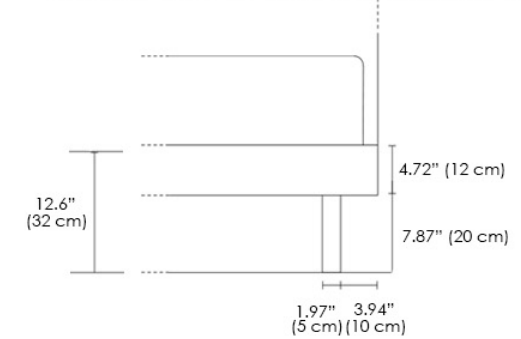

MATTRESS SIZE

- TWIN
- TWIN XL
- QUEEN
- CALIFORNIA KING
- KING

MATERIALS

- Wood
- Metal

Model WAF104S/24S/33S/38S/39S

Bed With Slate Base

Model WAF233C/38C/39C

Bed With Storage Base