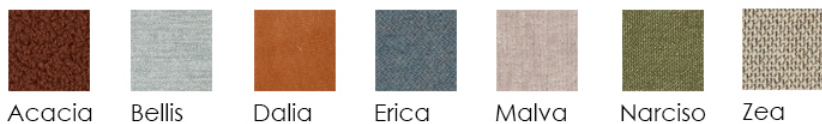

Matte Lacquered

Leg Finish For Alfa Bed With Storage Base

Nylon

Black

Alfa Bed

A versatile bed available in many versions. Individual tastes, used to customize the various elements, steal the show here. The frame consists of simple, clean-cut lines and is available in wood, matte or gloss lacquered or with a textured finish. There are two options for the base: a classic version with feet or a version with a storage compartment.

MATTRESS SIZE

- TWIN
- TWIN XL
- QUEEN
- CALIFORNIA KING
- KING

MATERIALS

- Wood
- Metal

Model WAF104S/24S/33S/38S/39S

Bed With Slate Base

Model WAF233C/38C/39C

Bed With Storage Base

FINISHES

Additional Headboard Cover Finish

Fabric

Green Collection

Leather

Synthetic Leather

MATERIALS

- Fabric
- Leather
- Synthetic Leather