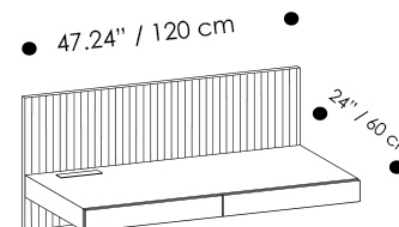

Seta

MATERIALS

- Wood

OTHER COMPONENTS

- LED light
- Gromet for wire management

Ala Hanging Desk -

Ala is a "floating desk": practical and functional thanks to its sleek pencil drawers. The desk is equipped with full extension glides so you can access the full depth of the drawers.

Overall Dimensions: W x D x H

47.24" (120 cm) x 24" (60 cm) x 27.55" (70 cm)