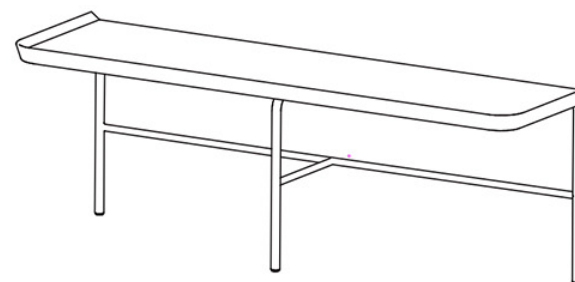

FINISHES

Structure

Metal | Matte or Glossy

Top/Structure

Matte Lacquer

Having fun by furnishing your homes: this is the surplus value given by the solution 1+1. The embrace between circle and square is the main feature of this project; personalize with satisfaction: join, separate, draw near, shapes and colors in a fun way.

Model 24991L

Width: 59.05" (150 cm)
Height: 19.68" (50 cm)
Depth: 11.81" (30 cm)

MATERIALS

- Polyurethane Foam
- Metal