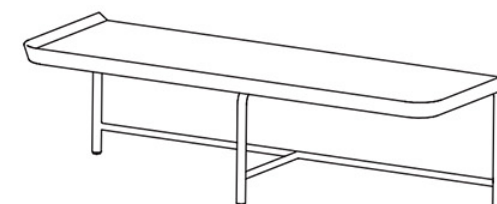

FINISHES

Structure

Metal | Matte or Glossy

Top/Structure

Matte Lacquer

Having fun furnishing your homes is the surplus value given by the 1+1 Table. The embrace between circle and square is the main feature of this project; personalize with satisfaction: join, separate, draw near, shapes and colors in a fun way.

Model 24991B
single half moon

Width: 23.62" (60 cm)
Depth: 11.81" (30 cm)
Height: 13.77" (35 cm)

Model 24991E
single rectangle (large)

Width: 23.62" (60 cm)
Depth: 11.81" (30 cm)
Height: 13.77" (35 cm)

MATERIALS

- Polyurethane Foam
- Metal

Model 24991C
single half square

Width: 33.46" (85 cm)
Depth: 11.81" (30 cm)
Height: 11.81" (30 cm)

Model 24991D
single rectangle (standard)

Width: 47.24" (120 cm)
Depth: 11.81" (30 cm)
Height: 11.81" (30 cm)