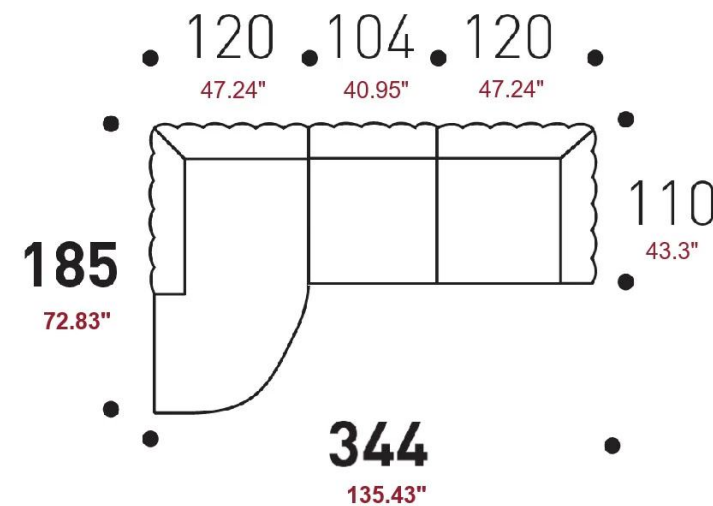

FINISHES

Upholstery Finish - Fabric

Kos

Kos 01

MATERIALS
- Fabric

TOBIAS 2023 by Pier Luigi Frighetto