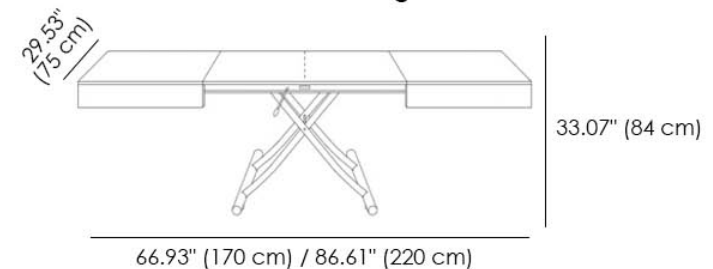

- Wood
- Metal
- Stone

Convertible table becomes a dining table.  
Metal base and lift with gas piston.  
Adjustable in all heights to the millimeter.

**Box Transformable Coffee Table**

**Box Transformable Dining Table**