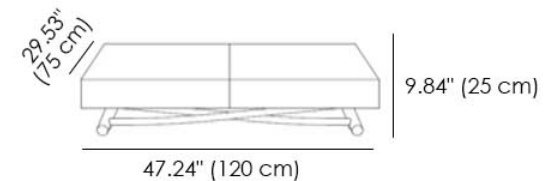

- Wood
- Metal
- Stone

Convertible table becomes a dining table.  
Metal base and lift with gas piston.  
Adjustable in all heights to the millimeter.

**Box Transformable Coffee Table**

**Box Transformable Dining Table**